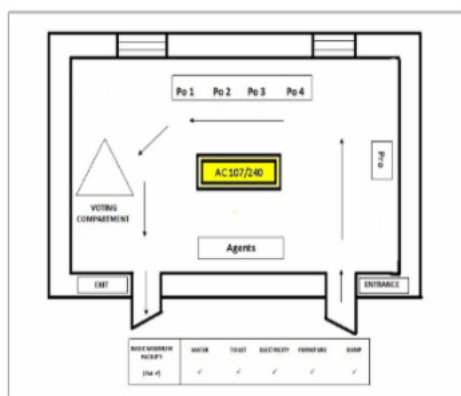

Nazri Naksha

Google Map View

Polling Station Building Front View

Polling Station Front View

Cad View

Key MAP View