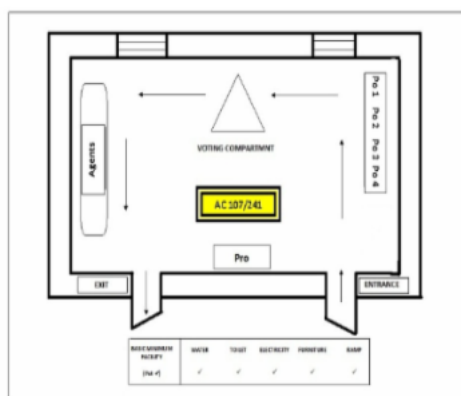

Nazri Naksha

Google Map View

Polling Station Building Front View

Polling Station Front View

Cad View

Key MAP View