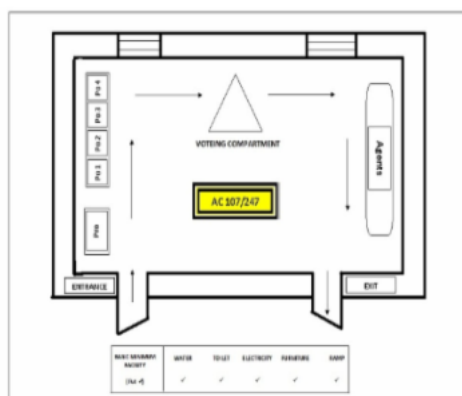

Nazri Naksha

Google Map View

Polling Station Building Front View

Polling Station Front View

Cad View

Key MAP View