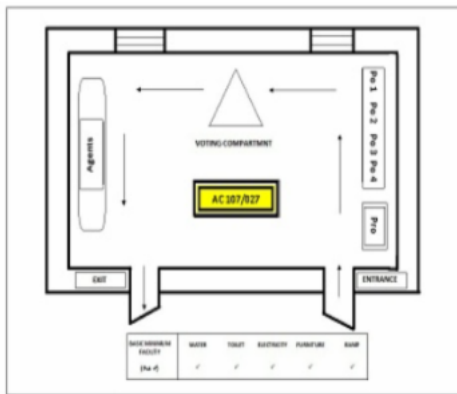

Nazri Naksha

Google Map View

Polling Station Building Front View

Polling Station Front View

Cad View

Key MAP View