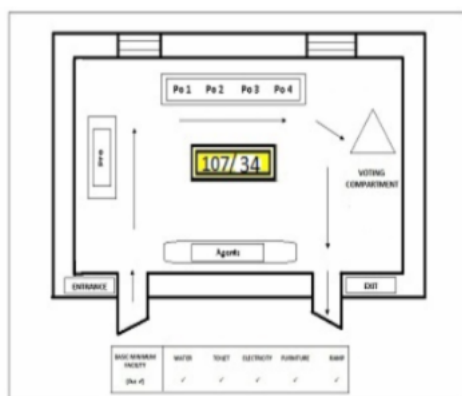

Nazri Naksha

Google Map View

Polling Station Building Front View

Polling Station Front View

Cad View

Key MAP View