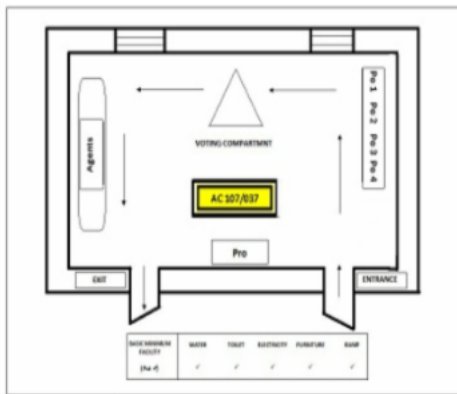

Nazri Naksha

Google Map View

Polling Station Building Front View

Polling Station Front View

Cad View

Key MAP View