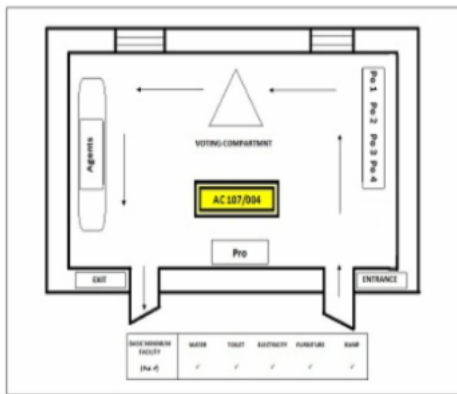

Polling Station Front View

Cad View