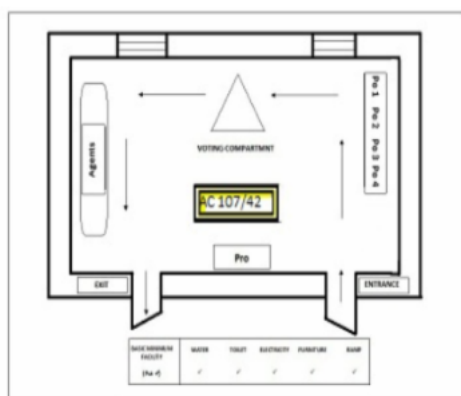

Nazri Naksha

Google Map View

Polling Station Building Front View

Polling Station Front View

Cad View

Key MAP View