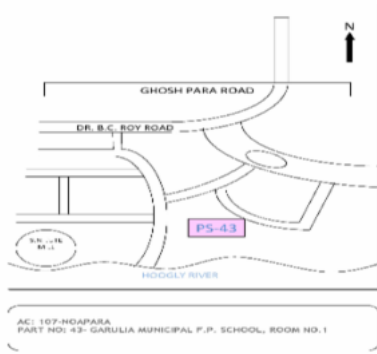

Nazri Naksha

Google Map View