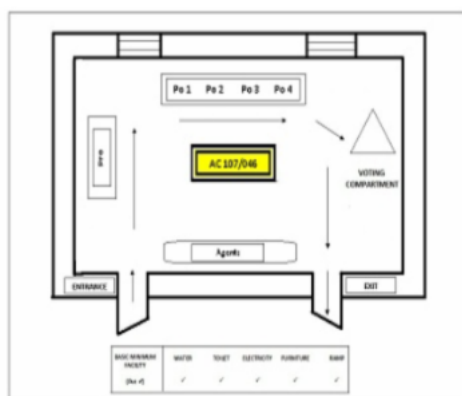

Nazri Naksha

Google Map View

Polling Station Building Front View

Polling Station Front View

Cad View

Key MAP View