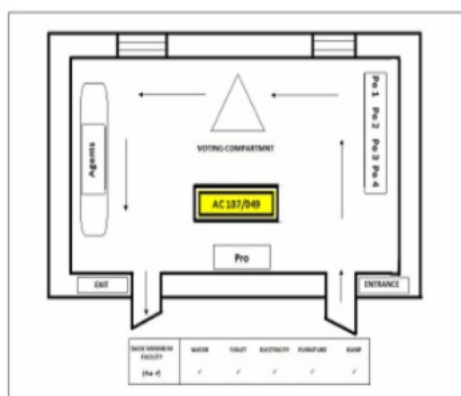

Nazri Naksha

Google Map View

Polling Station Building Front View

Polling Station Front View

Cad View

Key MAP View