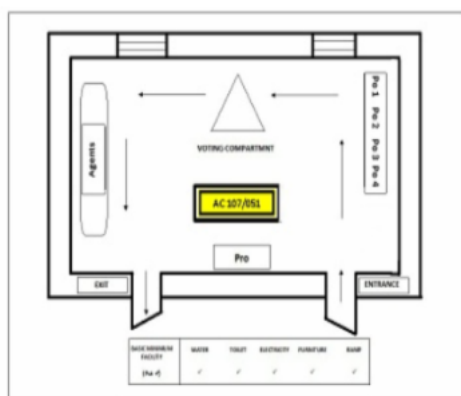

Nazri Naksha

Google Map View

Polling Station Building Front View

Polling Station Front View

Cad View

Key MAP View