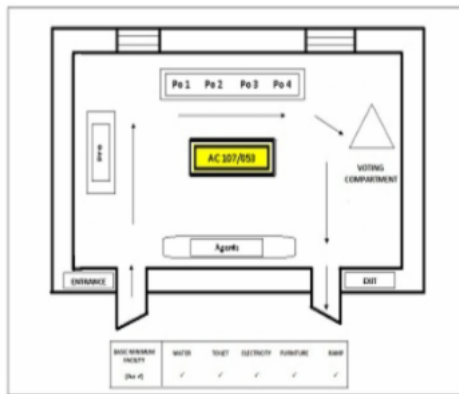

Nazri Naksha

Google Map View

Polling Station Building Front View

Polling Station Front View

Cad View

Key MAP View