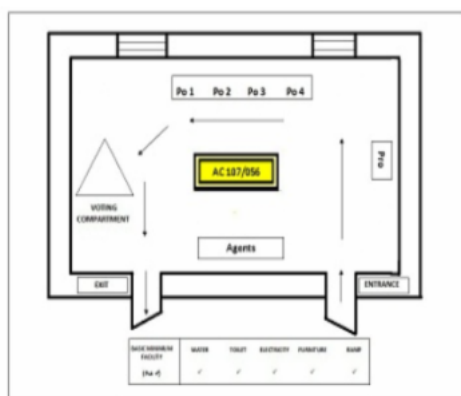

Nazri Naksha

Google Map View

Polling Station Building Front View

Polling Station Front View

Cad View

Key MAP View