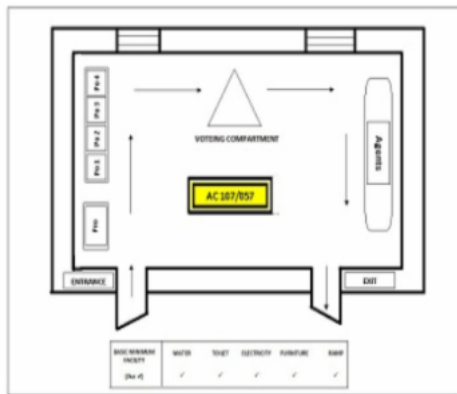

Nazri Naksha

Google Map View

Polling Station Building Front View

Polling Station Front View

Cad View

Key MAP View