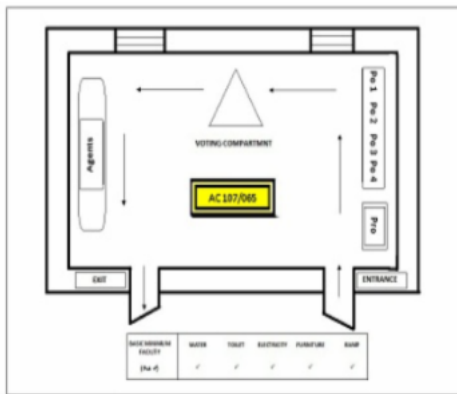

Nazri Naksha

Google Map View

Polling Station Building Front View

Polling Station Front View

Cad View

Key MAP View