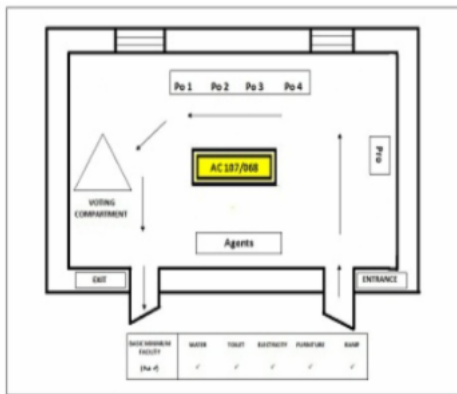

Nazri Naksha

Google Map View

Polling Station Building Front View

Polling Station Front View

Cad View

Key MAP View