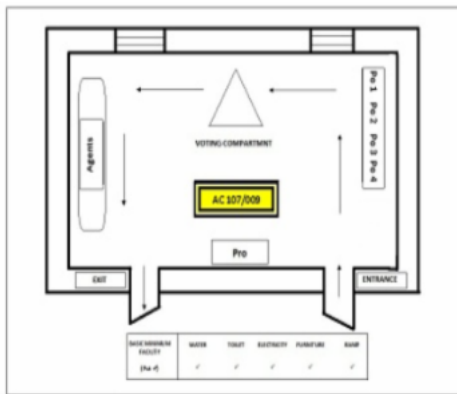

Nazri Naksha

Google Map View

Polling Station Building Front View

Polling Station Front View

Cad View

Key MAP View