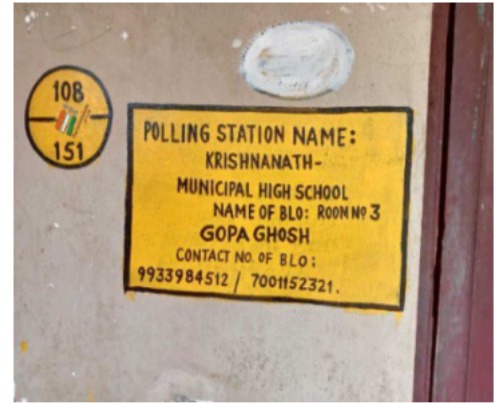

Polling Station Front View