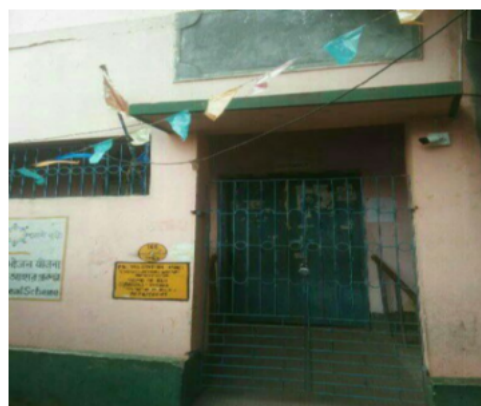

Polling Station Front View