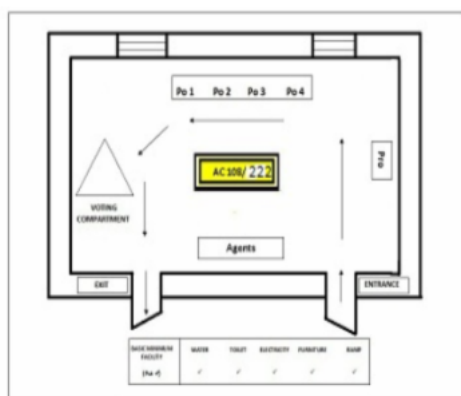

Nazri Naksha

AC: 108-BARRACKPORE
PART NO: 222-KUSUMKUMARI DESBANDHU PRATHAMIK VIDYALAYA,
ROOM NO -3

Google Map View

Polling Station Building Front View

Polling Station Front View

Cad View

Key MAP View

AC: 108-BARRACKPORE
PART NO: 222-KUSUMKUMARI DESBANDHU PRATHAMIK VIDYALAYA,
ROOM NO -3