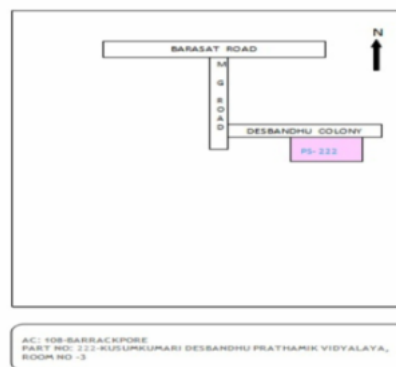

Key MAP View

AC: 108-BARRACKPORE
PART NO: 222-KUSUMKUMARI DESBANDHU PRATHAMIK VIDYALAYA,
ROOM NO -3