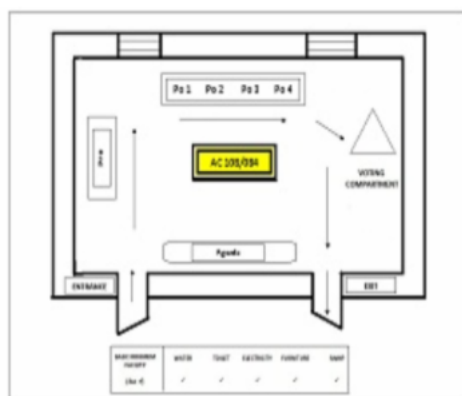

Nazri Naksha

Google Map View

Polling Station Building Front View

Polling Station Front View

Cad View

Key MAP View