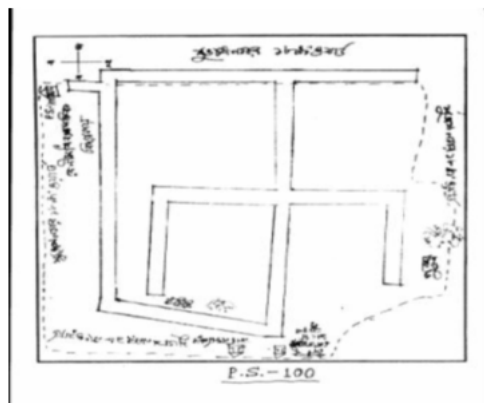

Nazri Naksha

Google Map View