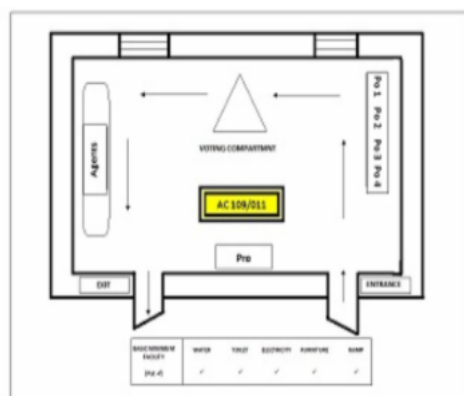

Nazri Naksha

Google Map View

Polling Station Building Front View

Polling Station Front View

Cad View

Key MAP View