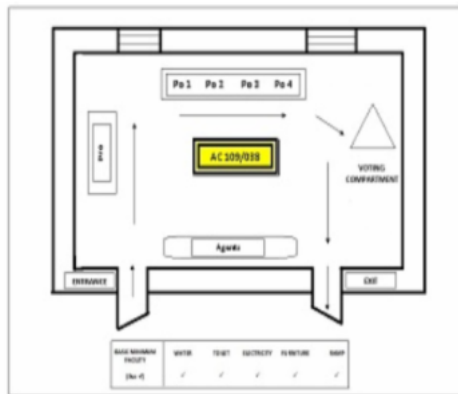

Nazri Naksha

Google Map View

Polling Station Building Front View

Polling Station Front View

Cad View

Key MAP View