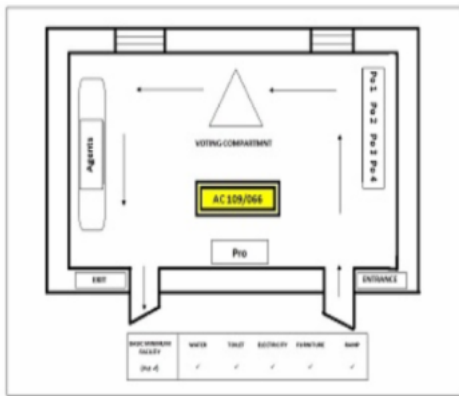

Nazri Naksha

Google Map View

Polling Station Building Front View

Polling Station Front View

Cad View

Key MAP View