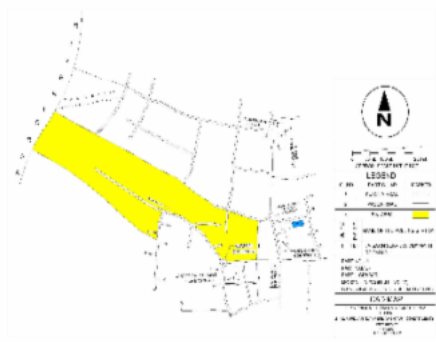

Nazri Naksha

Google Map View

Polling Station Building Front View

Polling Station Front View

Cad View

Key MAP View