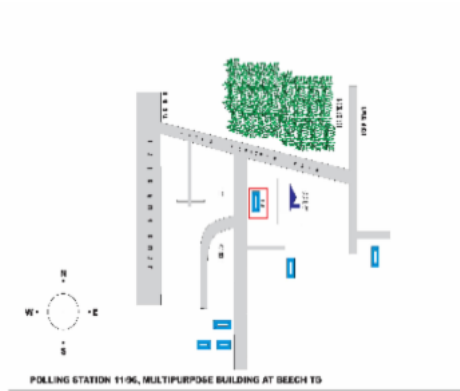

Nazri Naksha

Google Map View

Polling Station Building Front View

Polling Station Front View

Cad View

Key MAP View