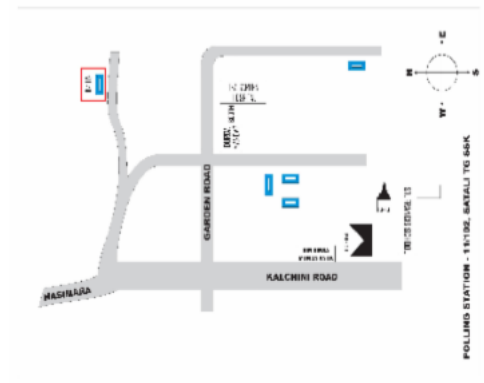

Nazri Naksha

Google Map View

Polling Station Building Front View

Polling Station Front View

Cad View

Key MAP View