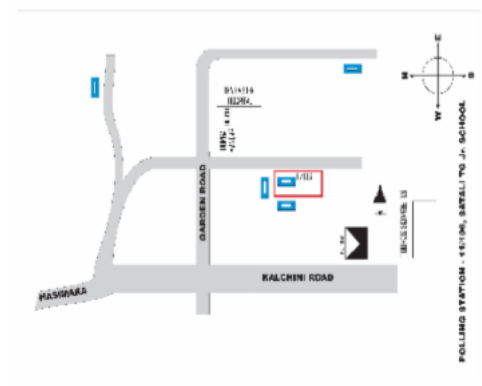

Nazri Naksha

Google Map View

Polling Station Building Front View

Polling Station Front View

Cad View

Key MAP View