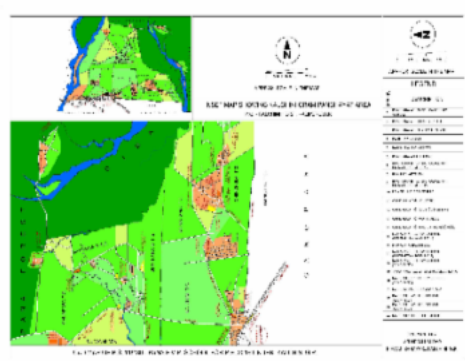

Nazri Naksha

Google Map View

Polling Station Building Front View

Polling Station Front View

Cad View

Key MAP View