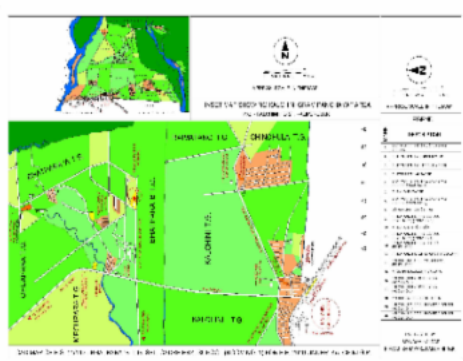

Nazri Naksha

Google Map View

Polling Station Building Front View

Polling Station Front View

Cad View

Key MAP View