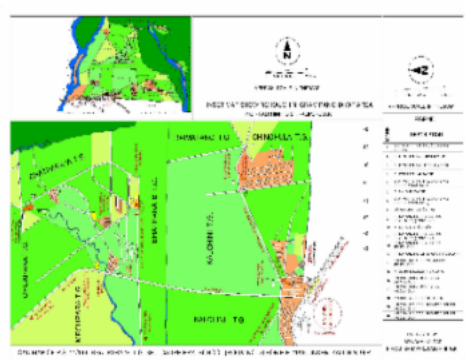

Nazri Naksha

Google Map View

Polling Station Building Front View

Polling Station Front View

Cad View

Key MAP View