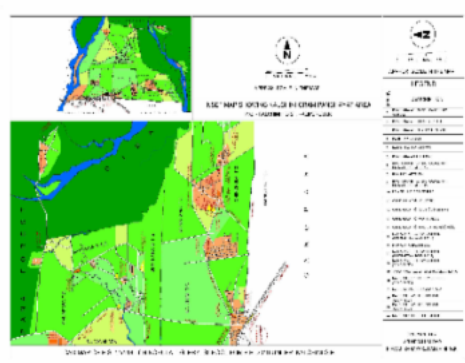

Nazri Naksha

Google Map View

Polling Station Building Front View

Polling Station Front View

Cad View

Key MAP View