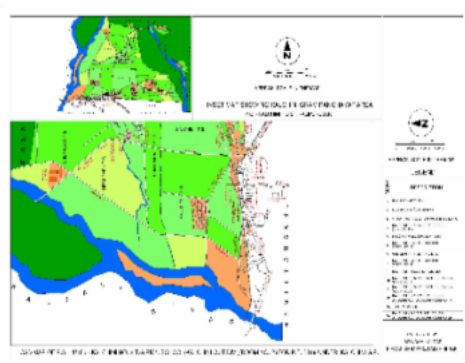

Nazri Naksha

Google Map View

Polling Station Building Front View

Polling Station Front View

Cad View

Key MAP View