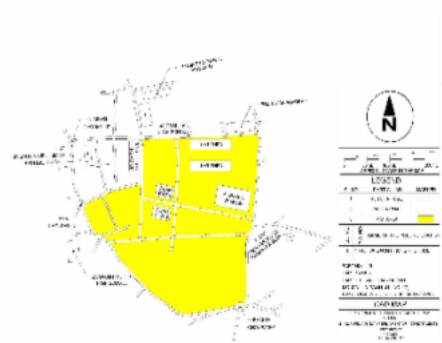

Nazri Naksha

Google Map View

Polling Station Building Front View

Polling Station Front View

Cad View

Key MAP View