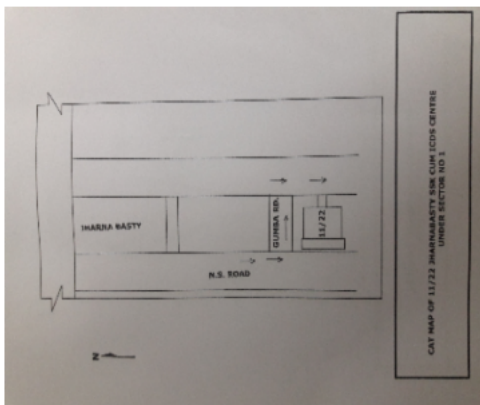

Nazri Naksha

Google Map View

Polling Station Building Front View

Polling Station Front View

Cad View

Key MAP View