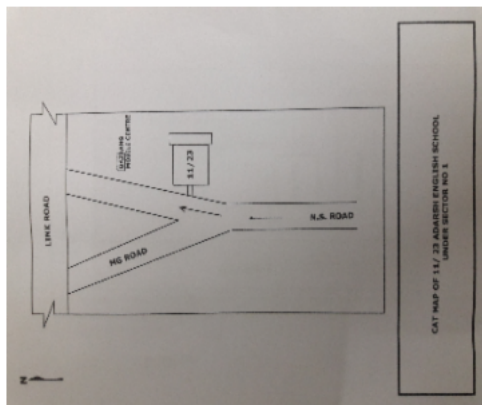

Nazri Naksha

Google Map View

Polling Station Building Front View

Polling Station Front View

Cad View

Key MAP View