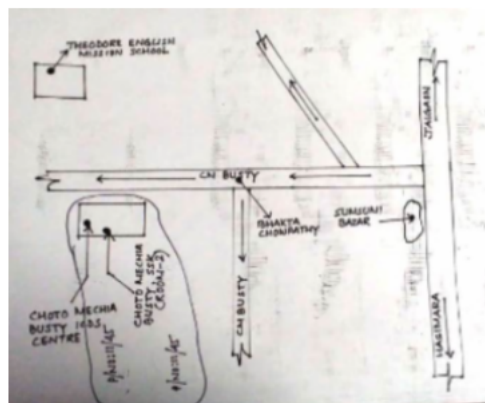

Nazri Naksha

Google Map View