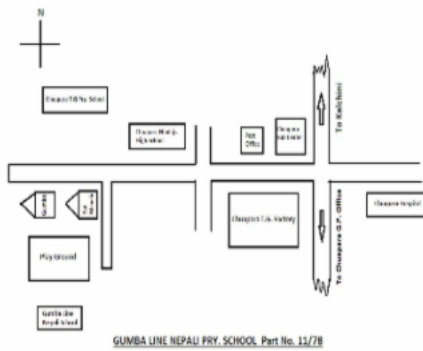

Nazri Naksha

Google Map View

Polling Station Building Front View

Polling Station Front View

Cad View

Key MAP View