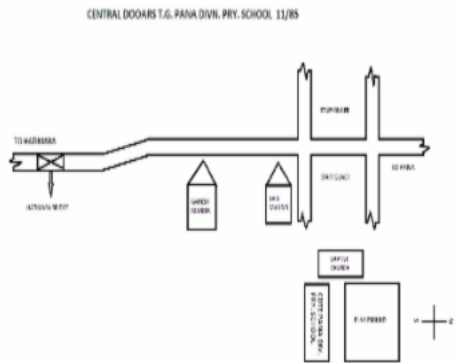

Nazri Naksha

Google Map View

Polling Station Building Front View

Polling Station Front View

Cad View

Key MAP View