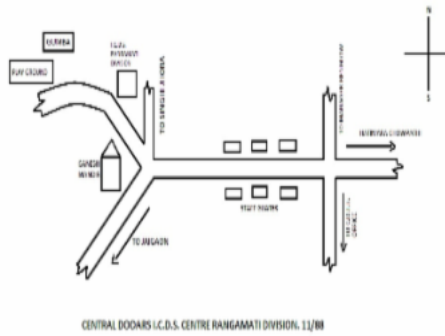

Nazri Naksha

Google Map View

Polling Station Building Front View

Polling Station Front View

Cad View

Key MAP View