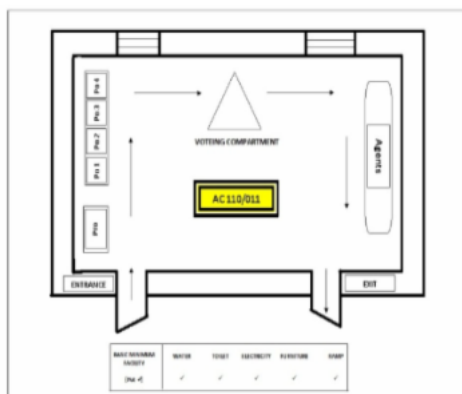

Nazri Naksha

Google Map View

Polling Station Building Front View

Polling Station Front View

Cad View

Key MAP View