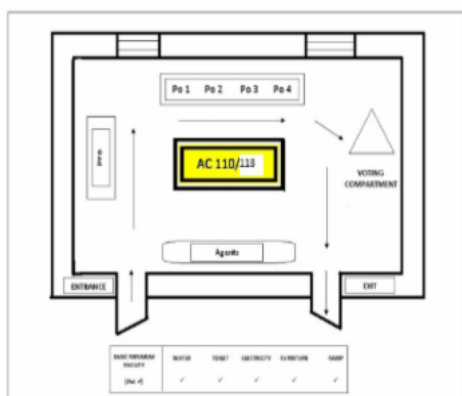

Nazri Naksha

Google Map View

Polling Station Building Front View

Polling Station Front View

Cad View

Key MAP View