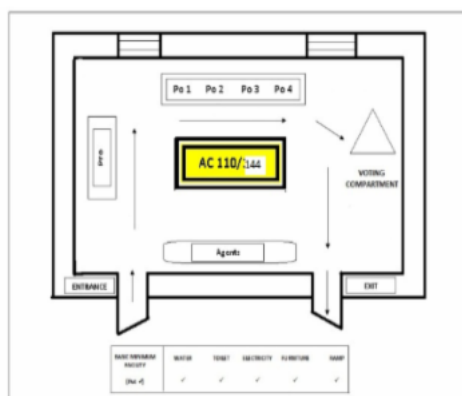

Nazri Naksha

Google Map View

Polling Station Building Front View

Polling Station Front View

Cad View

Key MAP View