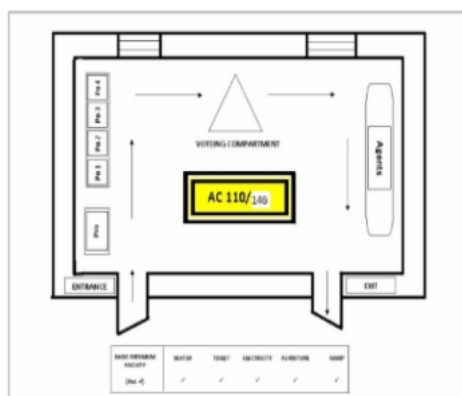

Nazri Naksha

Google Map View

Polling Station Building Front View

Polling Station Front View

Cad View

Key MAP View