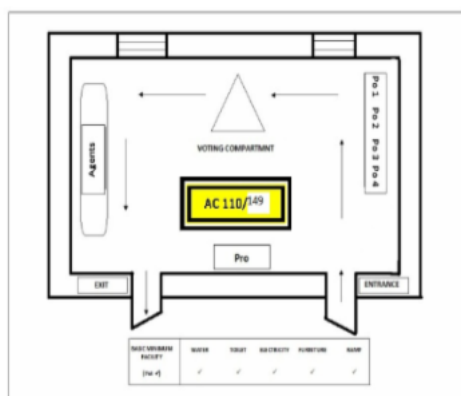

Nazri Naksha

Google Map View

Polling Station Building Front View

Polling Station Front View

Cad View

Key MAP View