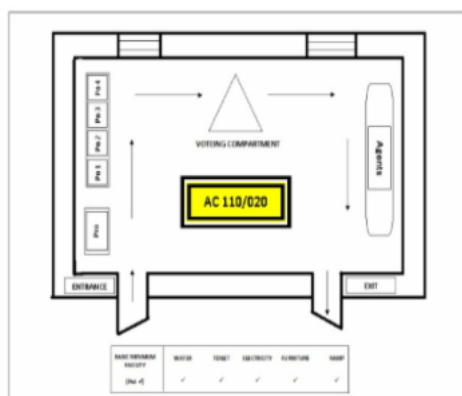

Nazri Naksha

Google Map View

Polling Station Building Front View

Polling Station Front View

Cad View

Key MAP View