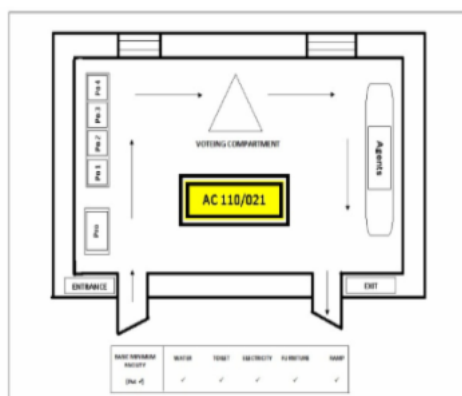

Nazri Naksha

Google Map View

Polling Station Building Front View

Polling Station Front View

Cad View

Key MAP View