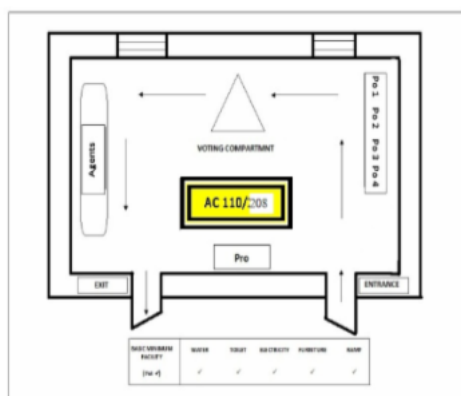

Nazri Naksha

Google Map View

Polling Station Building Front View

Polling Station Front View

Cad View

Key MAP View